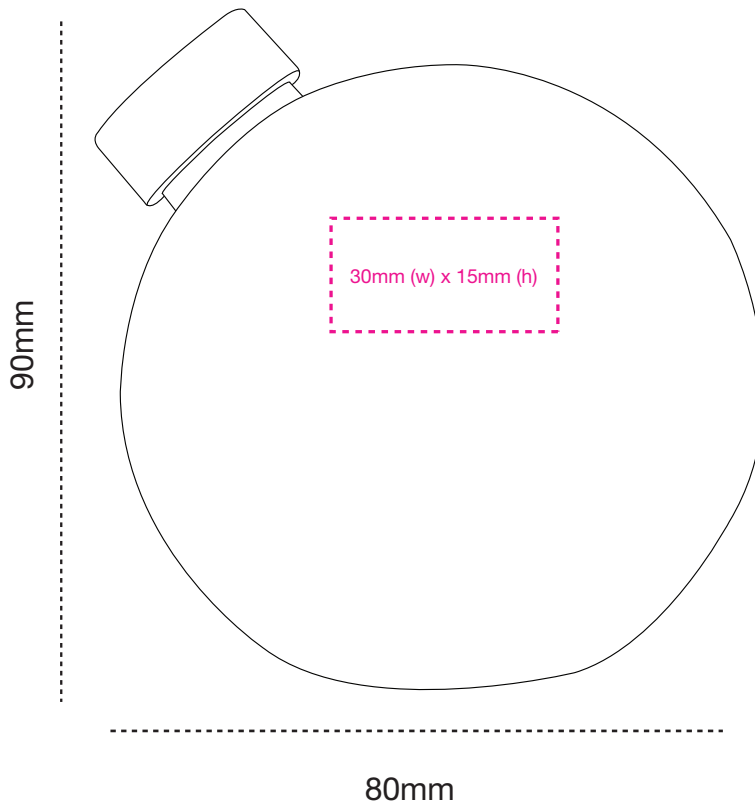

**H20 CLOCK**  
PAD PRINT - FRONT (face)

**H20 CLOCK**  
PAD PRINT - BACK

**H20 CLOCK**  
PAD PRINT - CAP