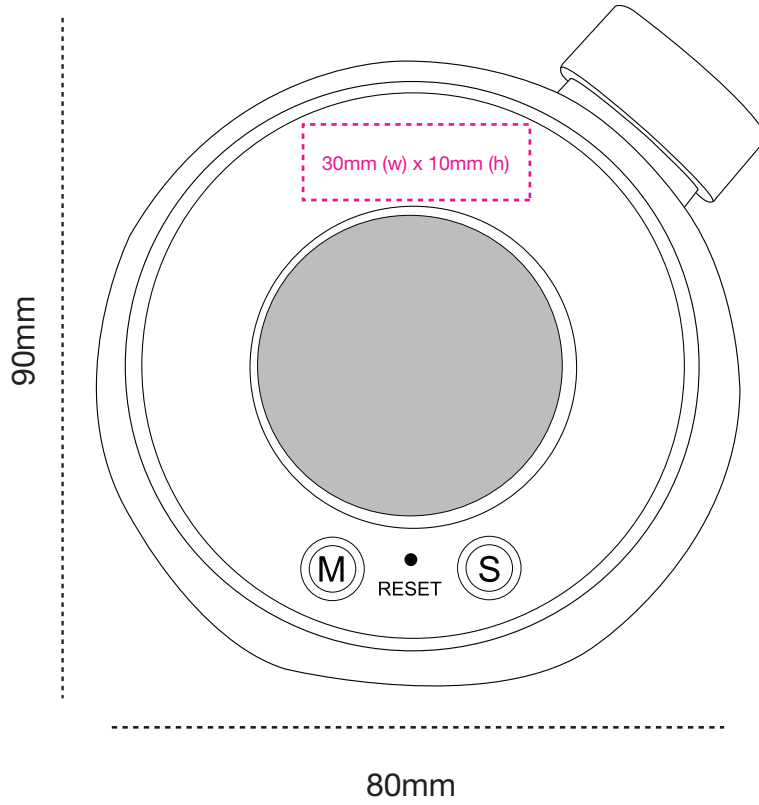

**H20 CLOCK**  
PAD PRINT - FRONT (face)

**H20 CLOCK**  
PAD PRINT - BACK

**H20 CLOCK**  
PAD PRINT - CAP